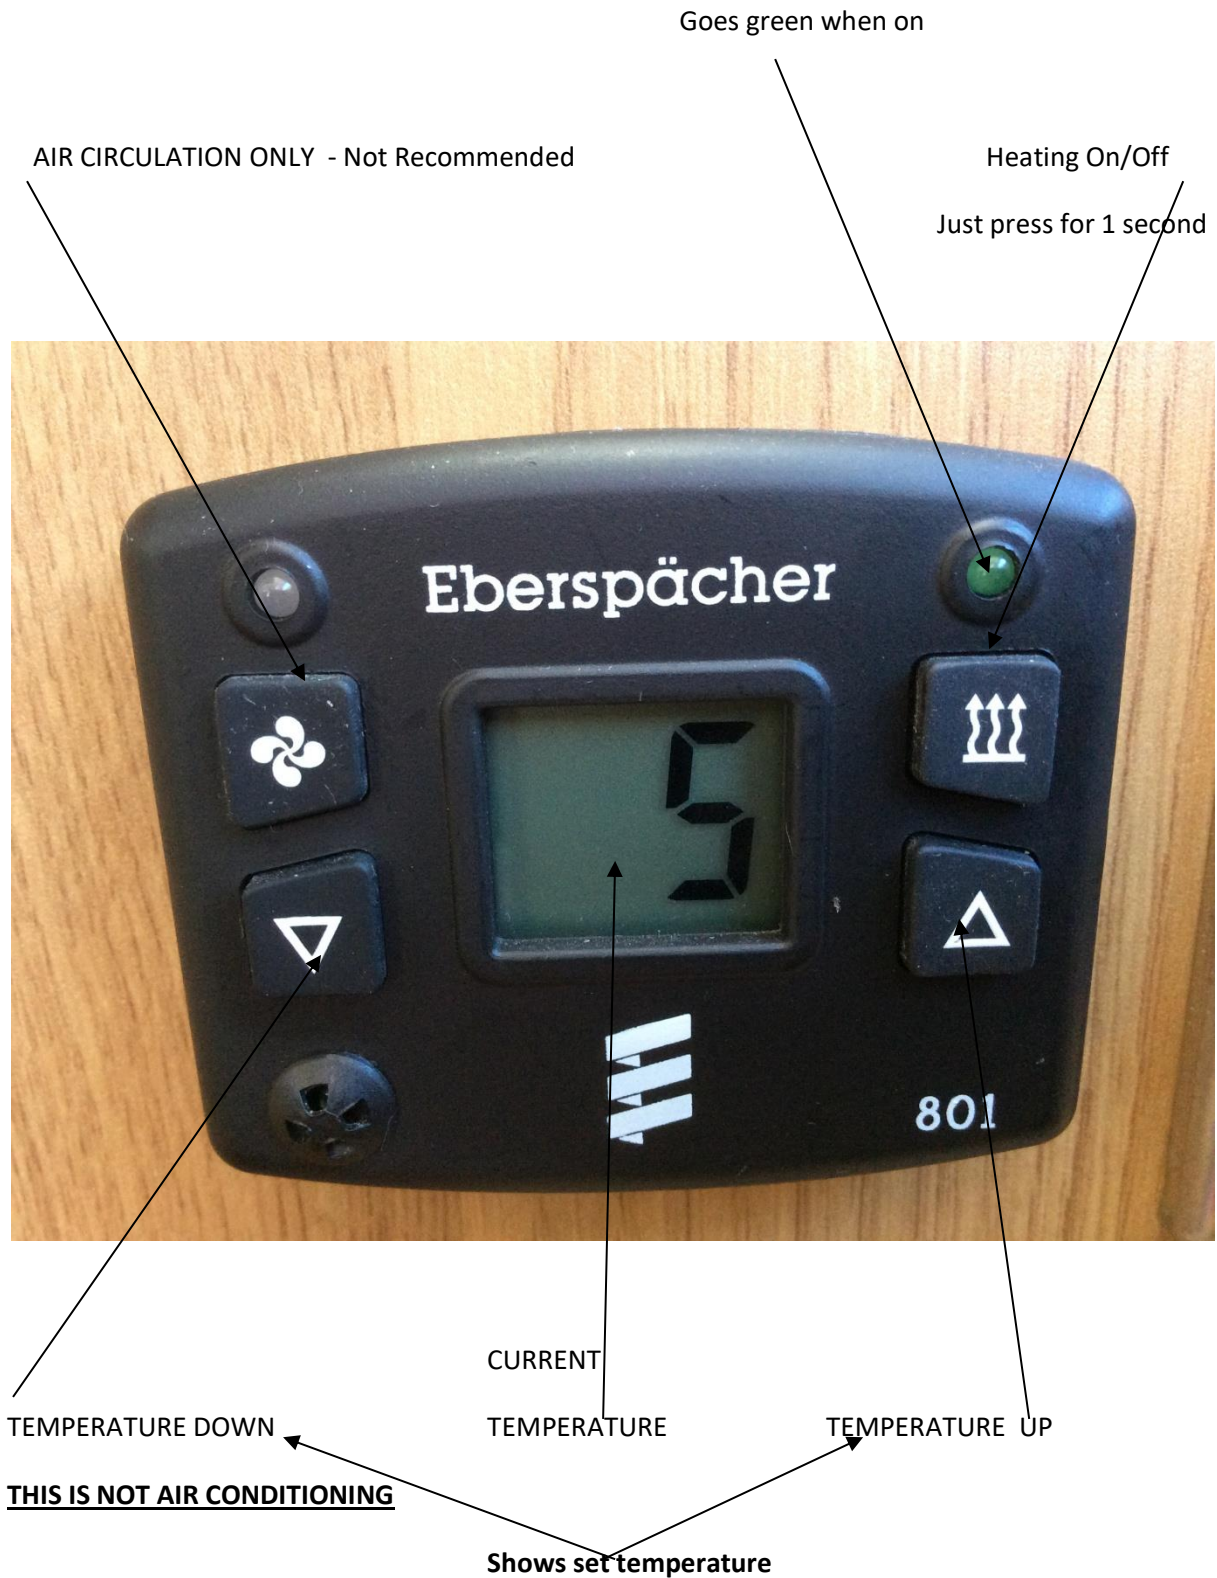

HEATING CONTROL

YOUR BOAT IS EQUIPPED WITH THIS HEATING CONTROL.

Melody

Fri/Mon (1) or Sat/Tues (2+3) start - 3 doubles & 1 single in 3 cabins - 3 toilets/showers in 3 en-suites