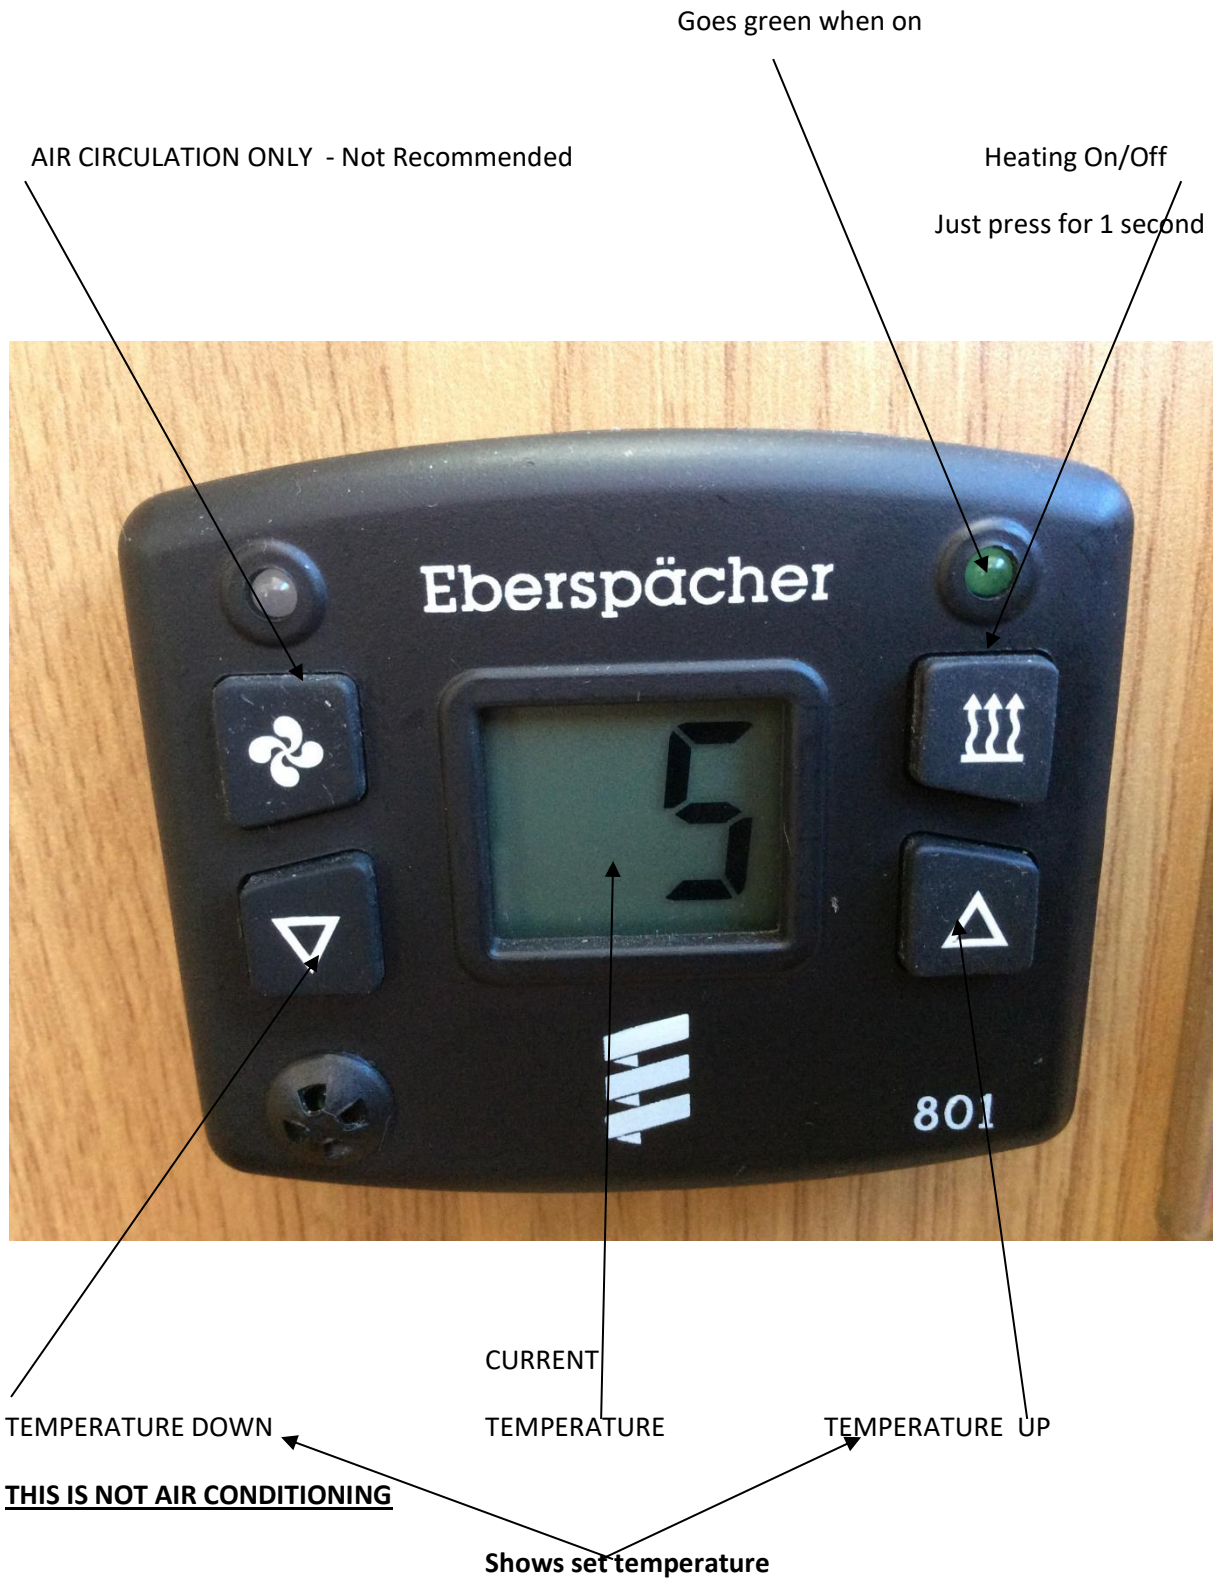

HEATING CONTROL

YOUR BOAT IS EQUIPPED WITH THIS HEATING CONTROL.