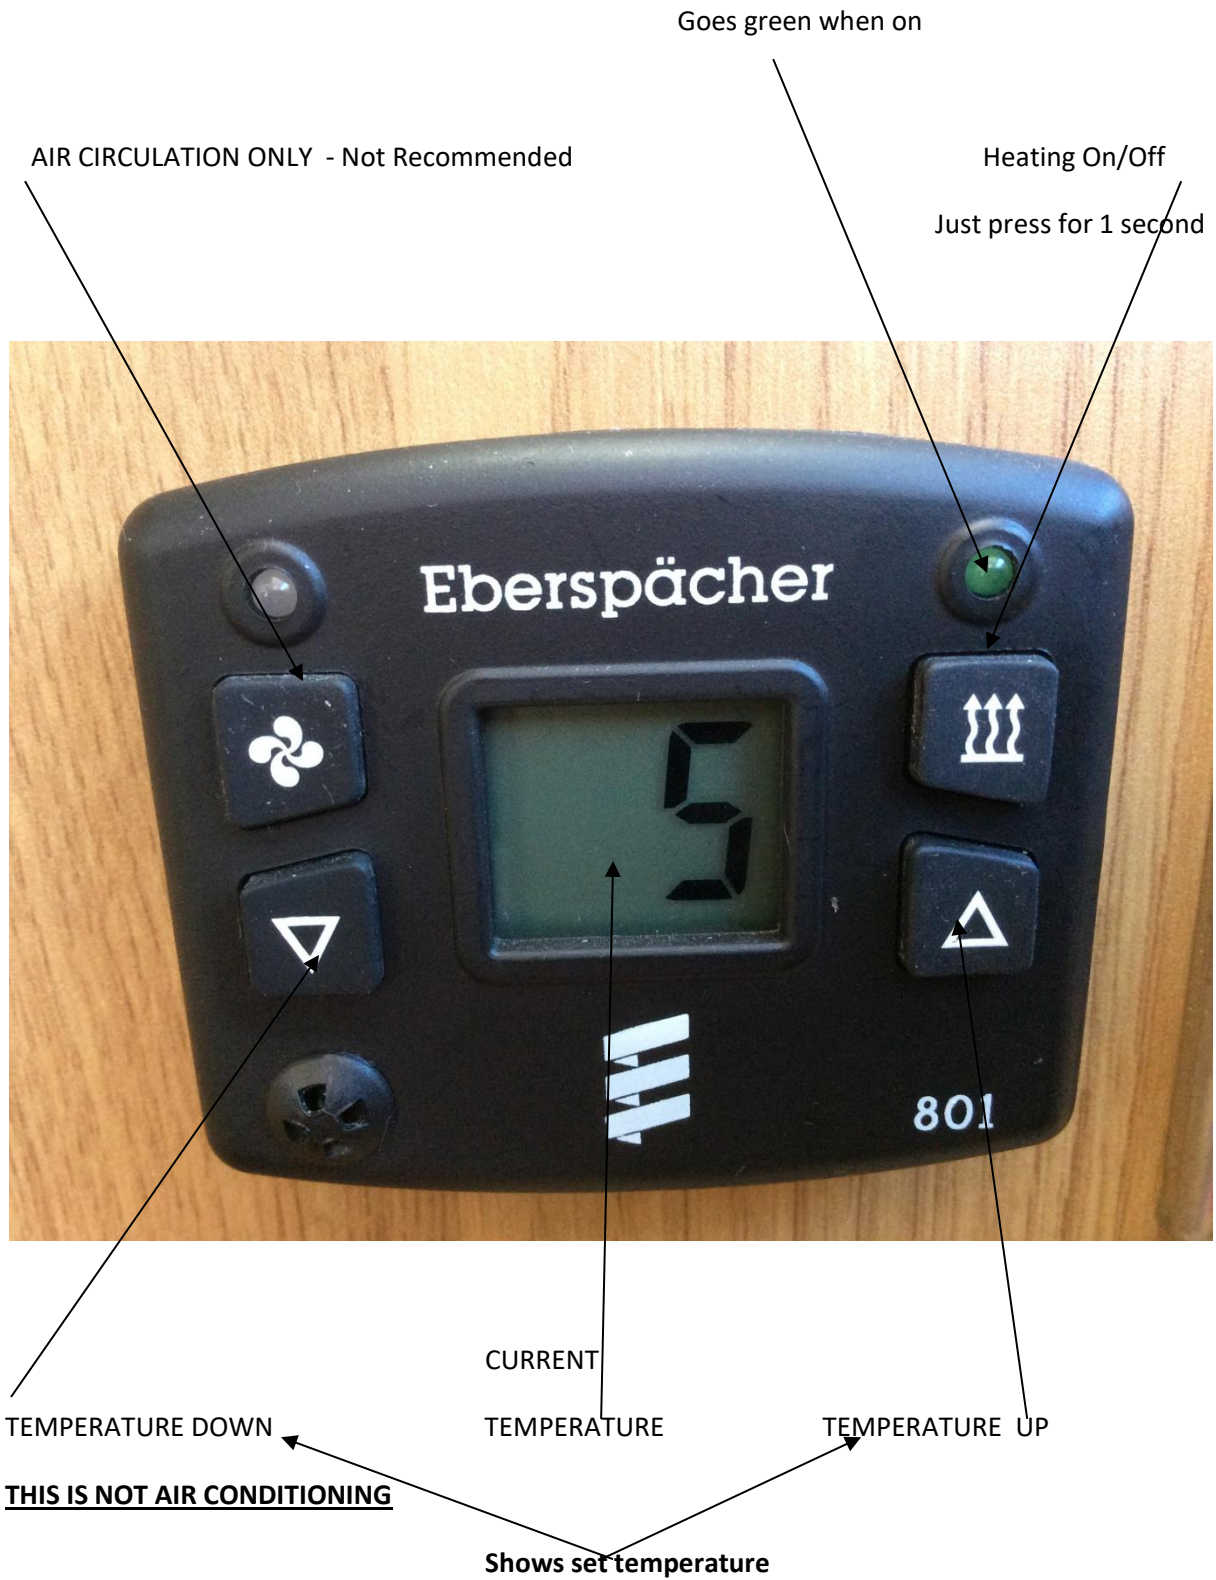

HOW TO MAKE UP BED IN SALOON	MOVE TABLE, PULL BOTTOM OF SOFA OUT PLACE CUSHIONS ON TOP
BATHROOM	1 BATHROOM & 1 ENSUITE WITH TOILET/SHOWER
HOW TO DRAIN SHOWER	FRONT SHOWER - SWITCH ON SIDE WALL BACK SHOWER - BUTTON IN SHOWER CUBICLE
COOKING FACILITIES	ELECTRIC 2 RING MICRO COMBI OVEN MICROWAVE
FRIDGE/FREEZER	UNDER COUNTER FRIDGE WITH SMALL FREEZER BOX
BOW THRUSTER?	YES
ELECTRIC ANCHOR WINCH?	YES
POWER	240v POWER SHORE INVERTOR 5000w
HEATING	HEATER RUNS OFF THE DIESEL FANS RUN OFF THE ELECTRIC INSTRUCTIONS INCLUDED IN YOUR MANUAL
NUMBER OF POWER SOCKETS	6
WIFI	YES (LIMITED)

HEATING CONTROL

YOUR BOAT IS EQUIPPED WITH THIS HEATING CONTROL.

Concerto

Fri/Mon (1+6) or Sat/Tues (2, 3, 4 +5) start – 3 doubles in 2 cabins & saloon - 2
toilets/showers in 1 bathroom & 1 ensuite