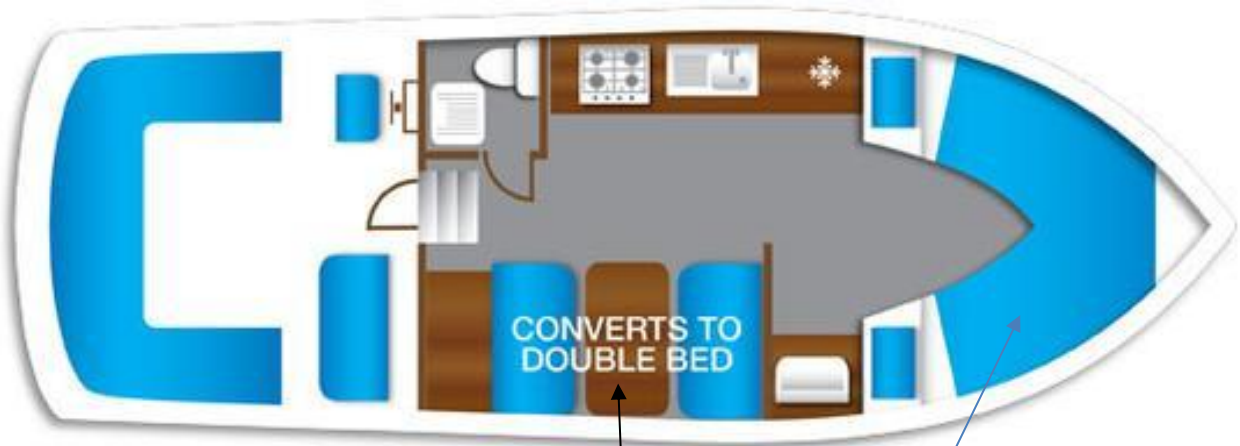

# Aries

---

- Sat/Tues start - 1 double & 2 singles in open-plan layout - 1 toilet/shower in 1 bathroom -

6ft x 3ft 4in

6ft 2in x 2ft 4in