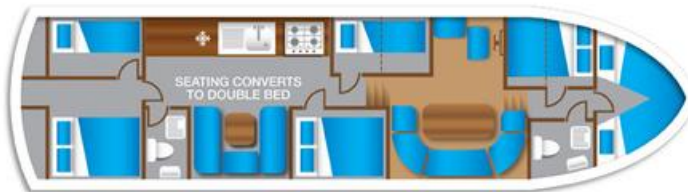

### Extra Features

- Sliding canopy over saloon
- DVD
- 4 singles & 4 doubles in 6 cabins & saloon
- Partially covered forward double berth, some berths under-size
- 2 toilets 2 showers

Length: 48ft (14.63m) Beam: 12ft 3in (3.73m)